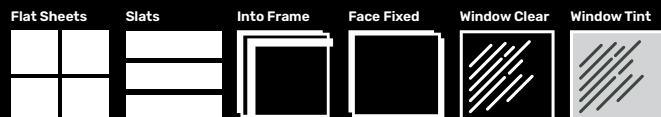

European Manor Homes – For stately European-style homes with brick or stone façades, this door adds a sense of luxury and craftsmanship.

Georgian or Colonial Homes – While more modern than its counterparts, this door can still suit traditional homes that favor symmetry and classic lines.

Frame Options

*Max H up to 5m Max W up to 7.2m

Finishing Options

Coating Options

Double Provincial Doors

With 2mm Aluminium Flat Sheet

With 100mm Slat

Woodlook Finish Provincial Doors