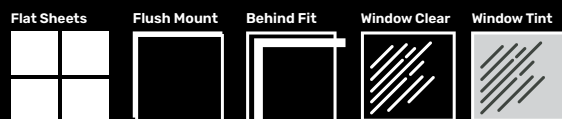

Frame Options

*Max H up to 5m Max W up to 7.2m

Finishing Options

Coating Options

Frame Configuration Option 1

Frame Configuration Option 2

Frame Configuration Option 3

Slat door with x design in white