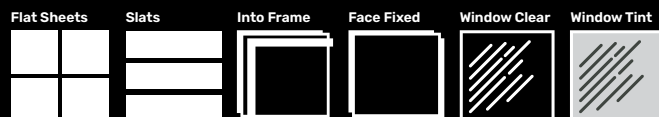

Finishing Options