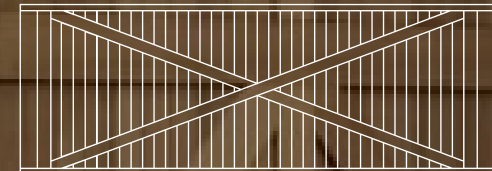

X SLAT
BarnDoor
SERIES

The **X-Slat Barn Door** design combines the rustic charm of barn-style doors with sleek, modern slats, making it versatile for a range of architectural styles.

This door is ideal for homes looking to blend **rustic authenticity** with **modern elegance**, making it a stylish and functional choice for various architectural styles.

Rustic Contemporary – For homes that mix traditional and modern design elements, the X-Slat Barn Door offers a rustic feel with a modern, minimalist slat pattern.

Country or Rural Homes – The X-brace design fits well with the down-to-earth, functional style of country or rural homes, adding both aesthetic appeal and practical functionality.

Colonial or Craftsman Homes – The combination of slats and X-braces adds a handcrafted look that pairs well with the detailed woodwork and cozy aesthetic of cottage and craftsman-style homes.

Frame Options

*Max H up to 5m Max W up to 7.2m

Finishing Options

Coating Options

Slat door with x design in white

With 2mm Aluminium Flat Sheet

With 100mm Slat

Design Orion single border dark tinty wndows

X SLAT
BarnDoor
SERIES